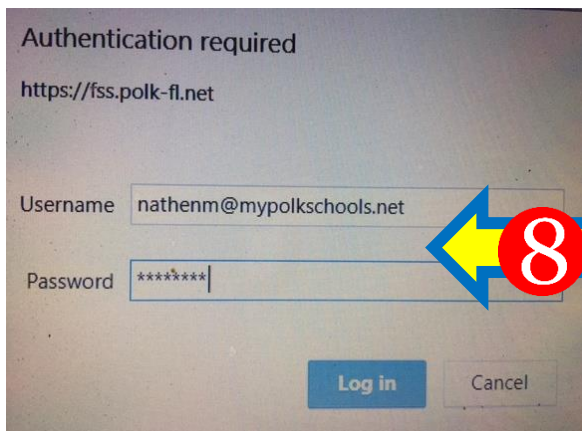

Congratulations, you have added Istation!!!!

Go to www.polk-fl-net

6

Scroll down to the bottom – Under Tools & More
Click on “Classlink for Students”

Enter your child’s Single Sign-On (SSO) to log in

Click on the Istation Icon

Now you will only need to **follow steps 6-9** to use Istation in the future