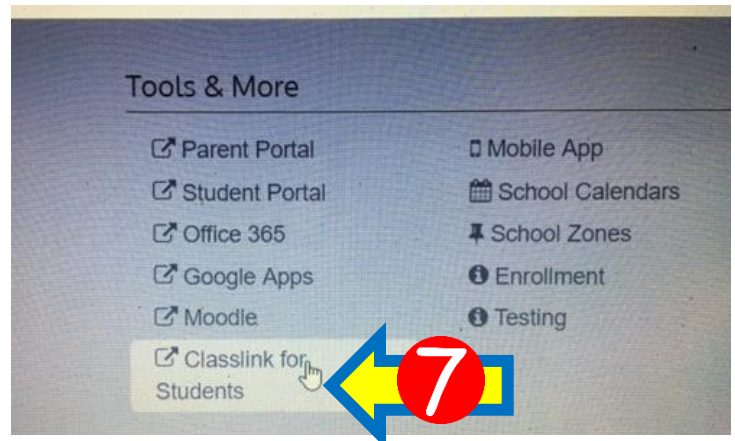

Congratulations, you have added Istation!!!!

Go to www.polk-fl-net

6

Scroll down to the bottom – Under Tools & More
Click on “Classlink for Students”

Enter your child’s Single Sign-On (SSO) to log in

Click on the Istation Icon

Now you will only need to **follow steps 6-9** to use Istation in the future