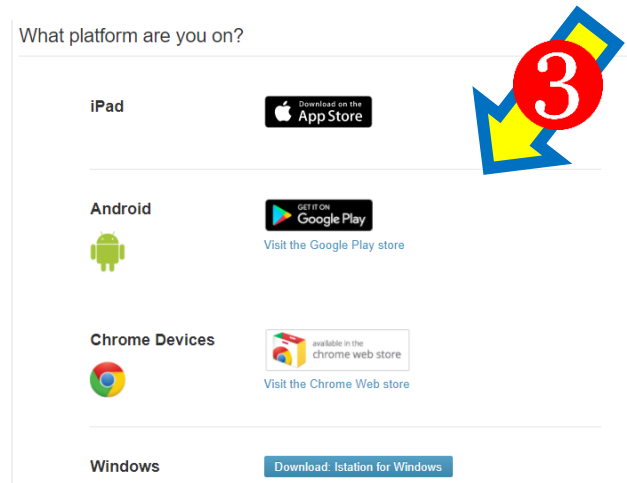

Go to www.istation.com/IstationHome

1

Click on Services & Support at the top

Select the platform for your device

What platform are you on?

Install

Click **CANCEL**

This is **NOT AN ERROR**