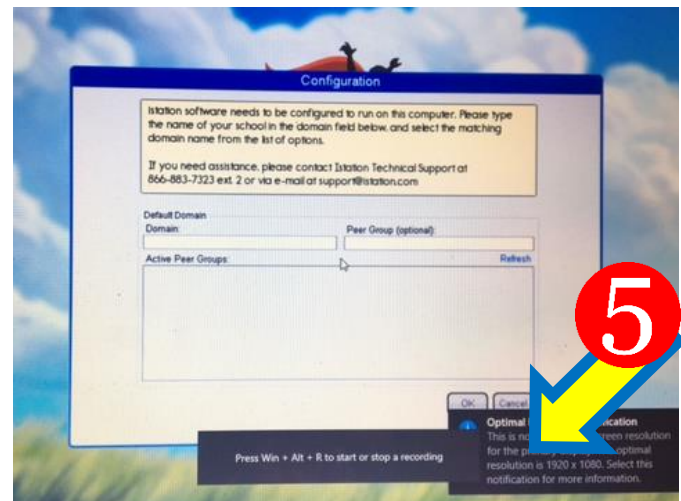

Click **CANCEL**

This is **NOT AN ERROR**

Congratulations, you have added Istation!!!!