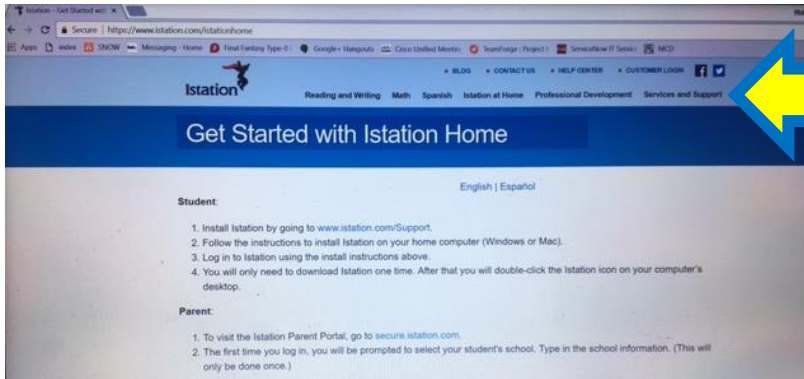

Go to www.istation.com/IstationHome

1

Click on Services & Support at the top

Select the platform for your device

What platform are you on?

Install

Click **CANCEL**

This is **NOT AN ERROR**

Congratulations, you have added Istation!!!!

Go to www.polk-fl-net

6

Scroll down to the bottom – Under Tools & More
Click on “Classlink for Students”

Enter your child’s Single Sign-On (SSO) to log in

Click on the Istation Icon