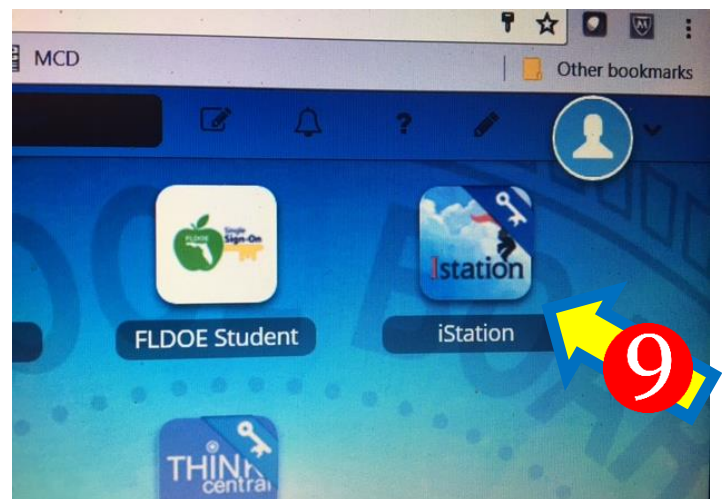

Congratulations, you have added Istation!!!!

Go to www.polk-fl-net

6

Scroll down to the bottom – Under Tools & More
Click on “Classlink for Students”

Enter your child’s Single Sign-On (SSO) to log in

Click on the Istation Icon

Now you will only need to **follow steps 6-9** to use Istation in the future